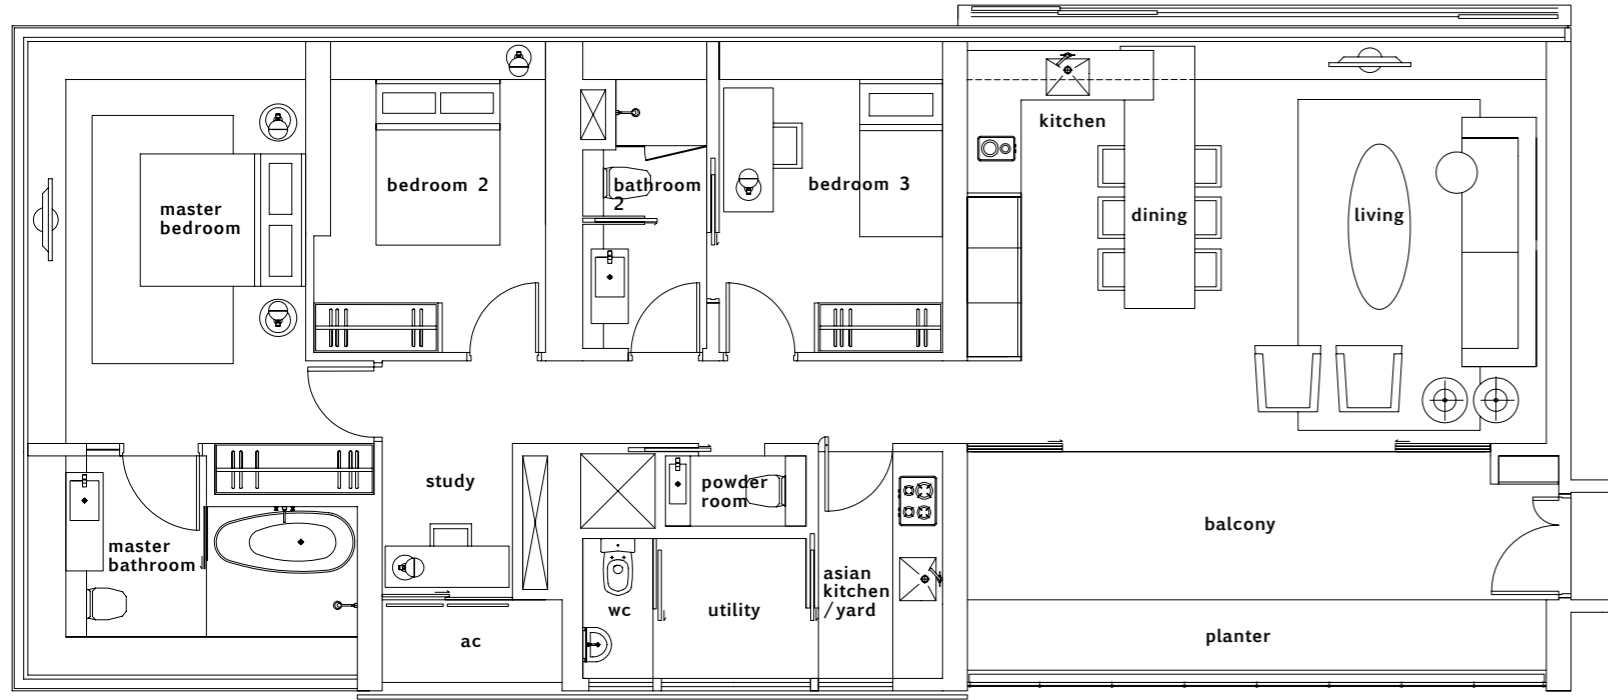

**Tower II . Type C2**

3 Bedroom . 149sqm / 1604sqft

#03-09 to #11-09 / #18-09 to #35-09

**Tower II . Type C3**

3 Bedroom . 149sqm / 1604sqft  
#12-09 & #17-09

**Tower II . Type C4**

3 Bedroom . 176sqm / 1895sqft  
#02-09

**(re)imagine** plentiful space to accommodate an extended family (with the option to combine a one-bedroom apartment with either a two-bedroom or three-bedroom apartment)

**Tower II . Type B**

2 Bedroom . 98sqm / 1055 sqft  
#03-08 to #35-08